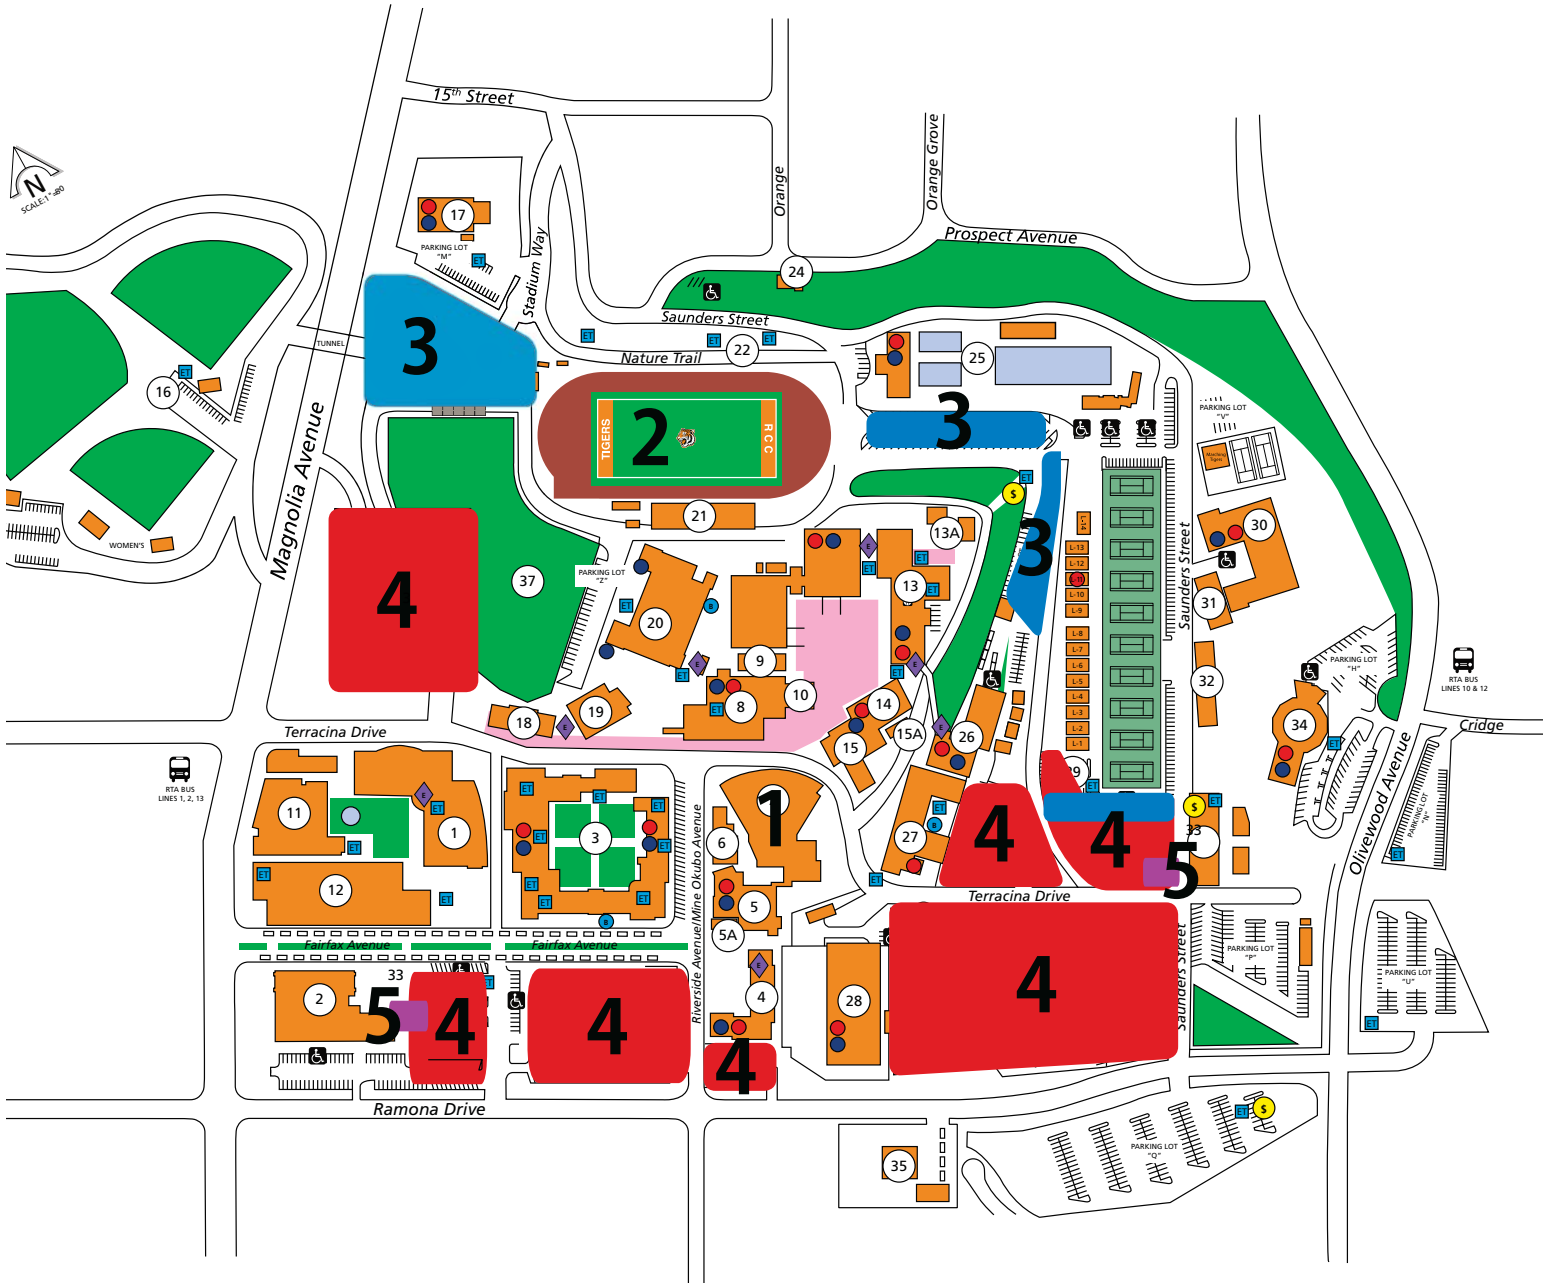

# Riverside City College

4800 Magnolia Avenue  
Riverside, CA 92506

1. Landis Performing Arts Center: Ceremony Check-In
2. Wheelock Stadium/Field: Ceremony Location
3. Parking designated for guests with disabilities: Lot K, J, or Y
4. Free parking for guests : Lots F, G, E, D, C and Parking Structure
5. Shuttle pick-up/drop-off locations for guests with mobility limitations