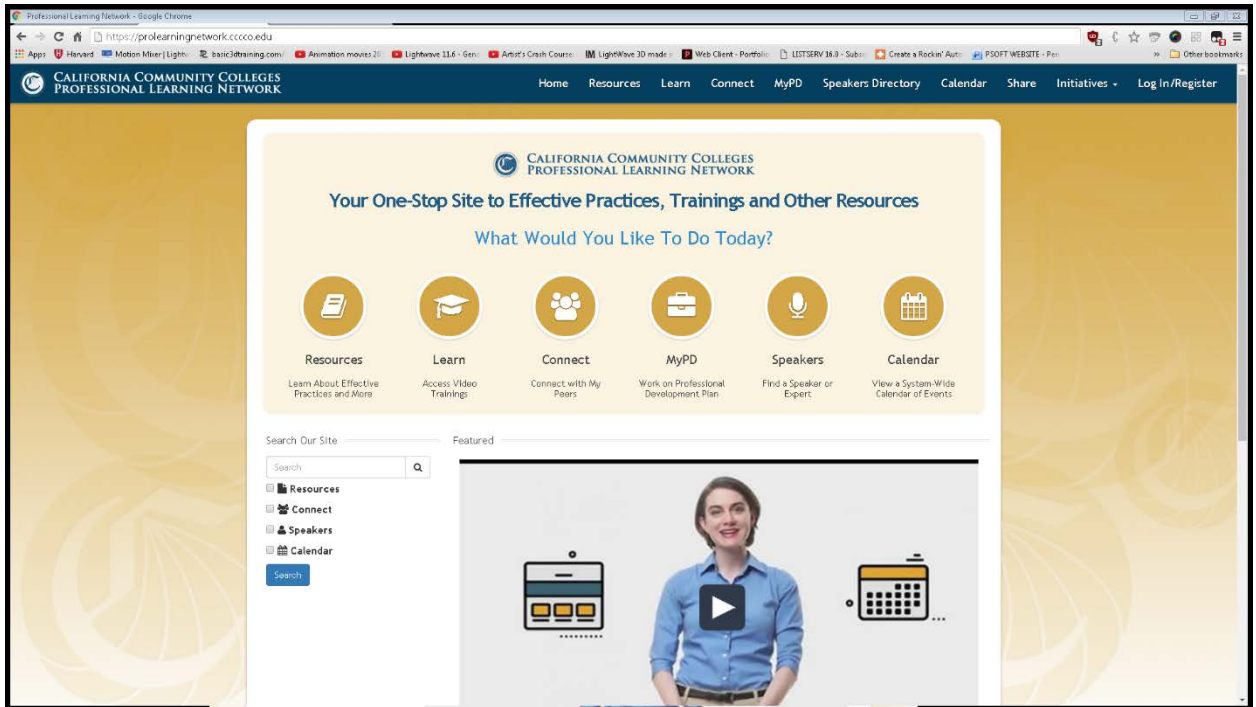

Lynda.com Cheat Sheet

1.) Link for website; <https://prolearningnetwork.cccco.edu/>

You will see this screen.

2.) Login here;

You will see this screen.

3.)

Login / Register

Welcome to the Professional Learning Network.

5.) You will see this screen.

6.)

7.) Click on the Learn text.

8.)

9.) You will now go to this screen.

10.)

11.) Click on the Lynda.com text.

12.)