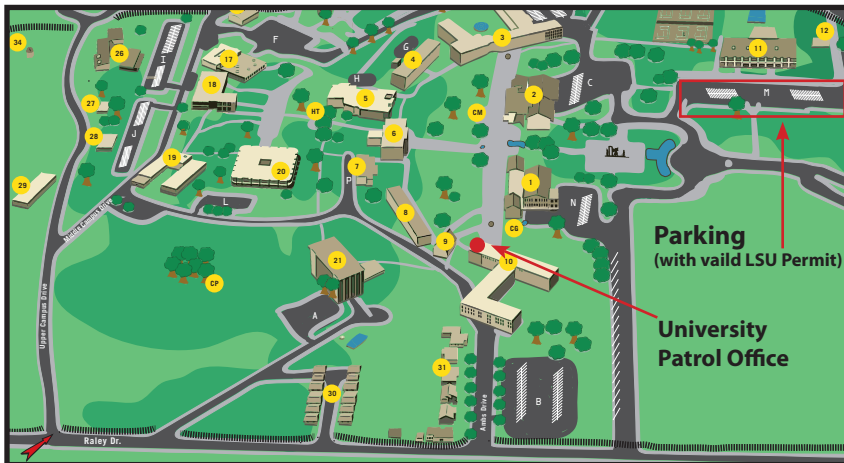

Riverside City College

Parking for Innovative Learning Center students at the Stokoe Elementary School

This year, students attending the Innovative Learning Center may find parking a challenge. This map is intended to provide information for students that will help them find parking around the Stokoe campus. **This map is intended as a guideline only; students are responsible for obeying all city parking regulations and signs, and park off campus at their own risk.**

In addition to legally parking on surrounding city streets, students may pay to park on the La Sierra University campus. Daily parking permits may be purchased at the University Patrol office for \$1.00 per day. Visitors are restricted to parking in lot M.