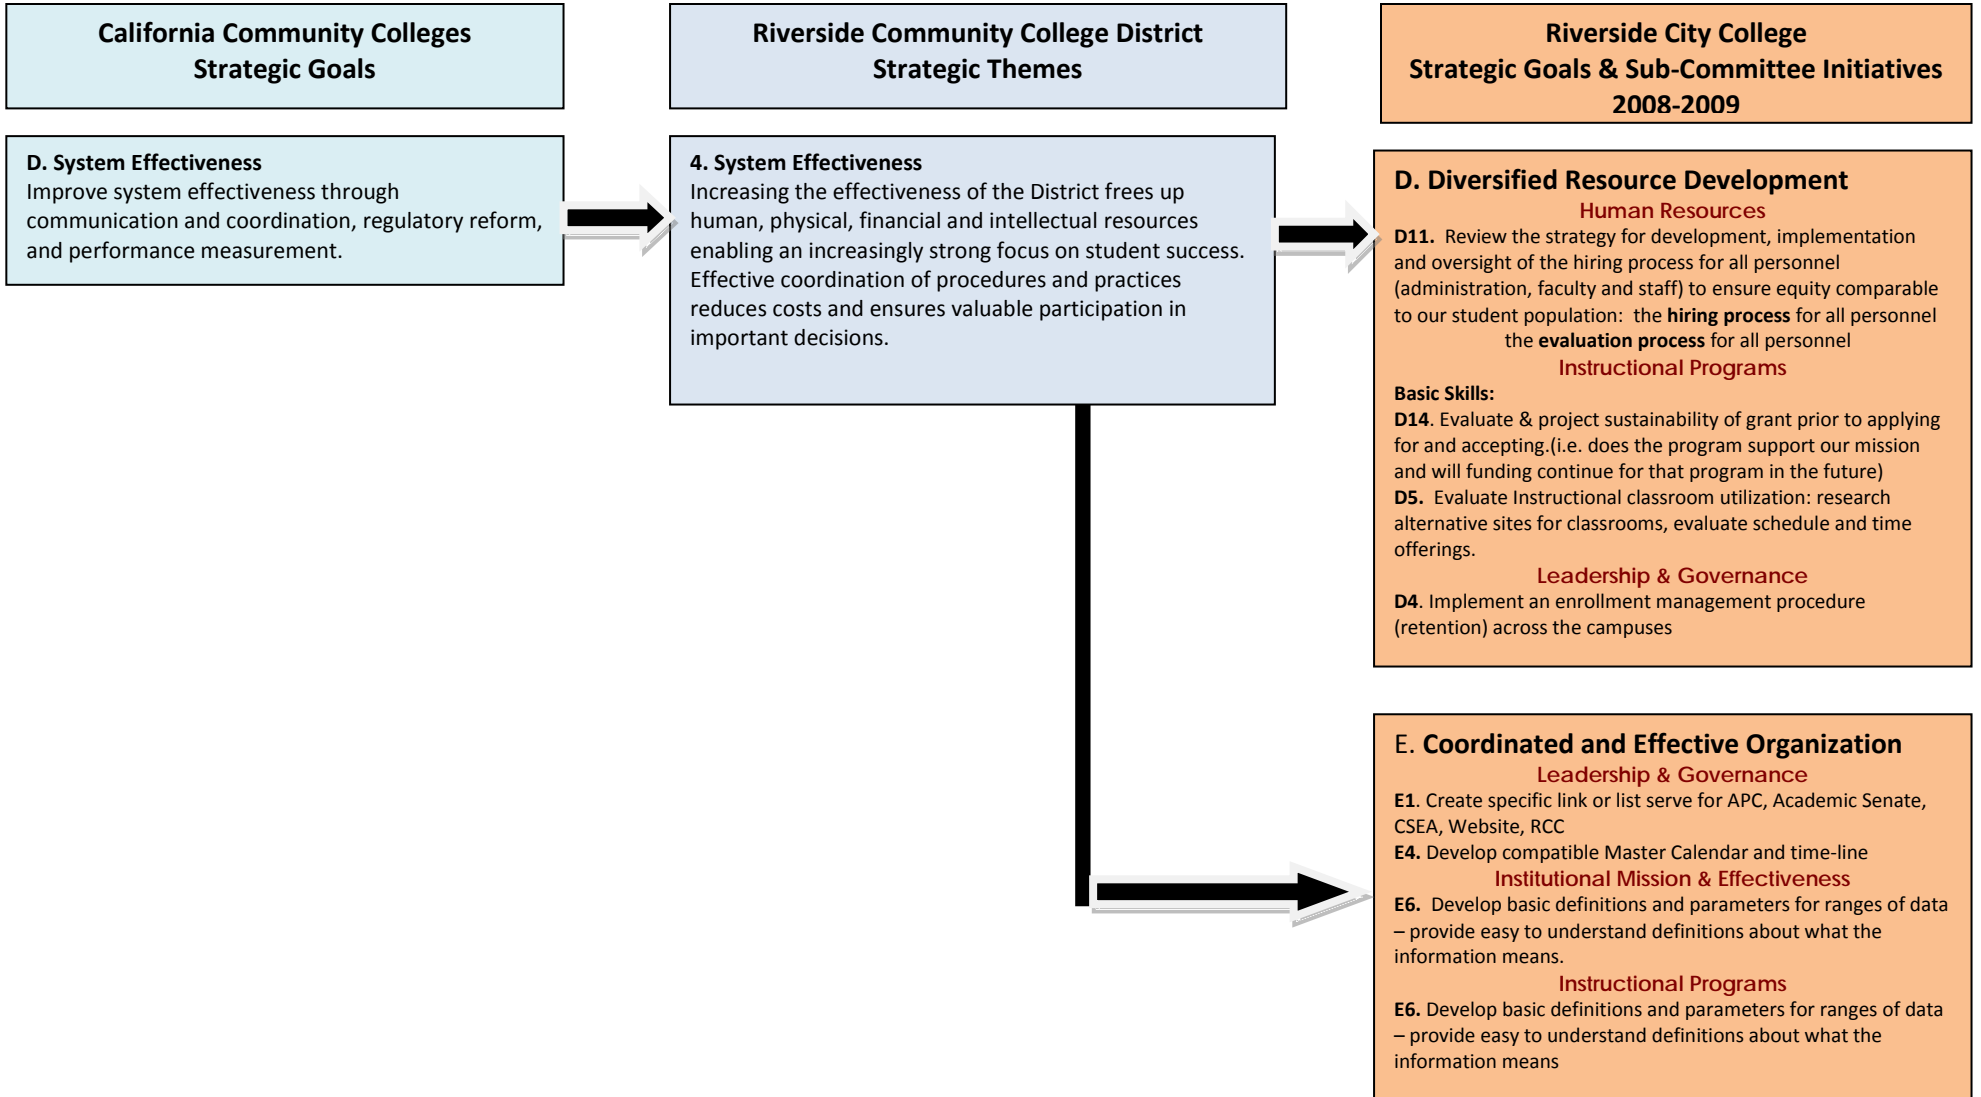

RIVERSIDE CITY COLLEGE STRATEGIC GOALS AND INITIATIVES FLOW CHART

RIVERSIDE CITY COLLEGE STRATEGIC GOALS AND INITIATIVES FLOW CHART

RIVERSIDE CITY COLLEGE STRATEGIC GOALS AND INITIATIVES FLOW CHART

RIVERSIDE CITY COLLEGE STRATEGIC GOALS AND INITIATIVES FLOW CHART

RIVERSIDE CITY COLLEGE STRATEGIC GOALS AND INITIATIVES FLOW CHART