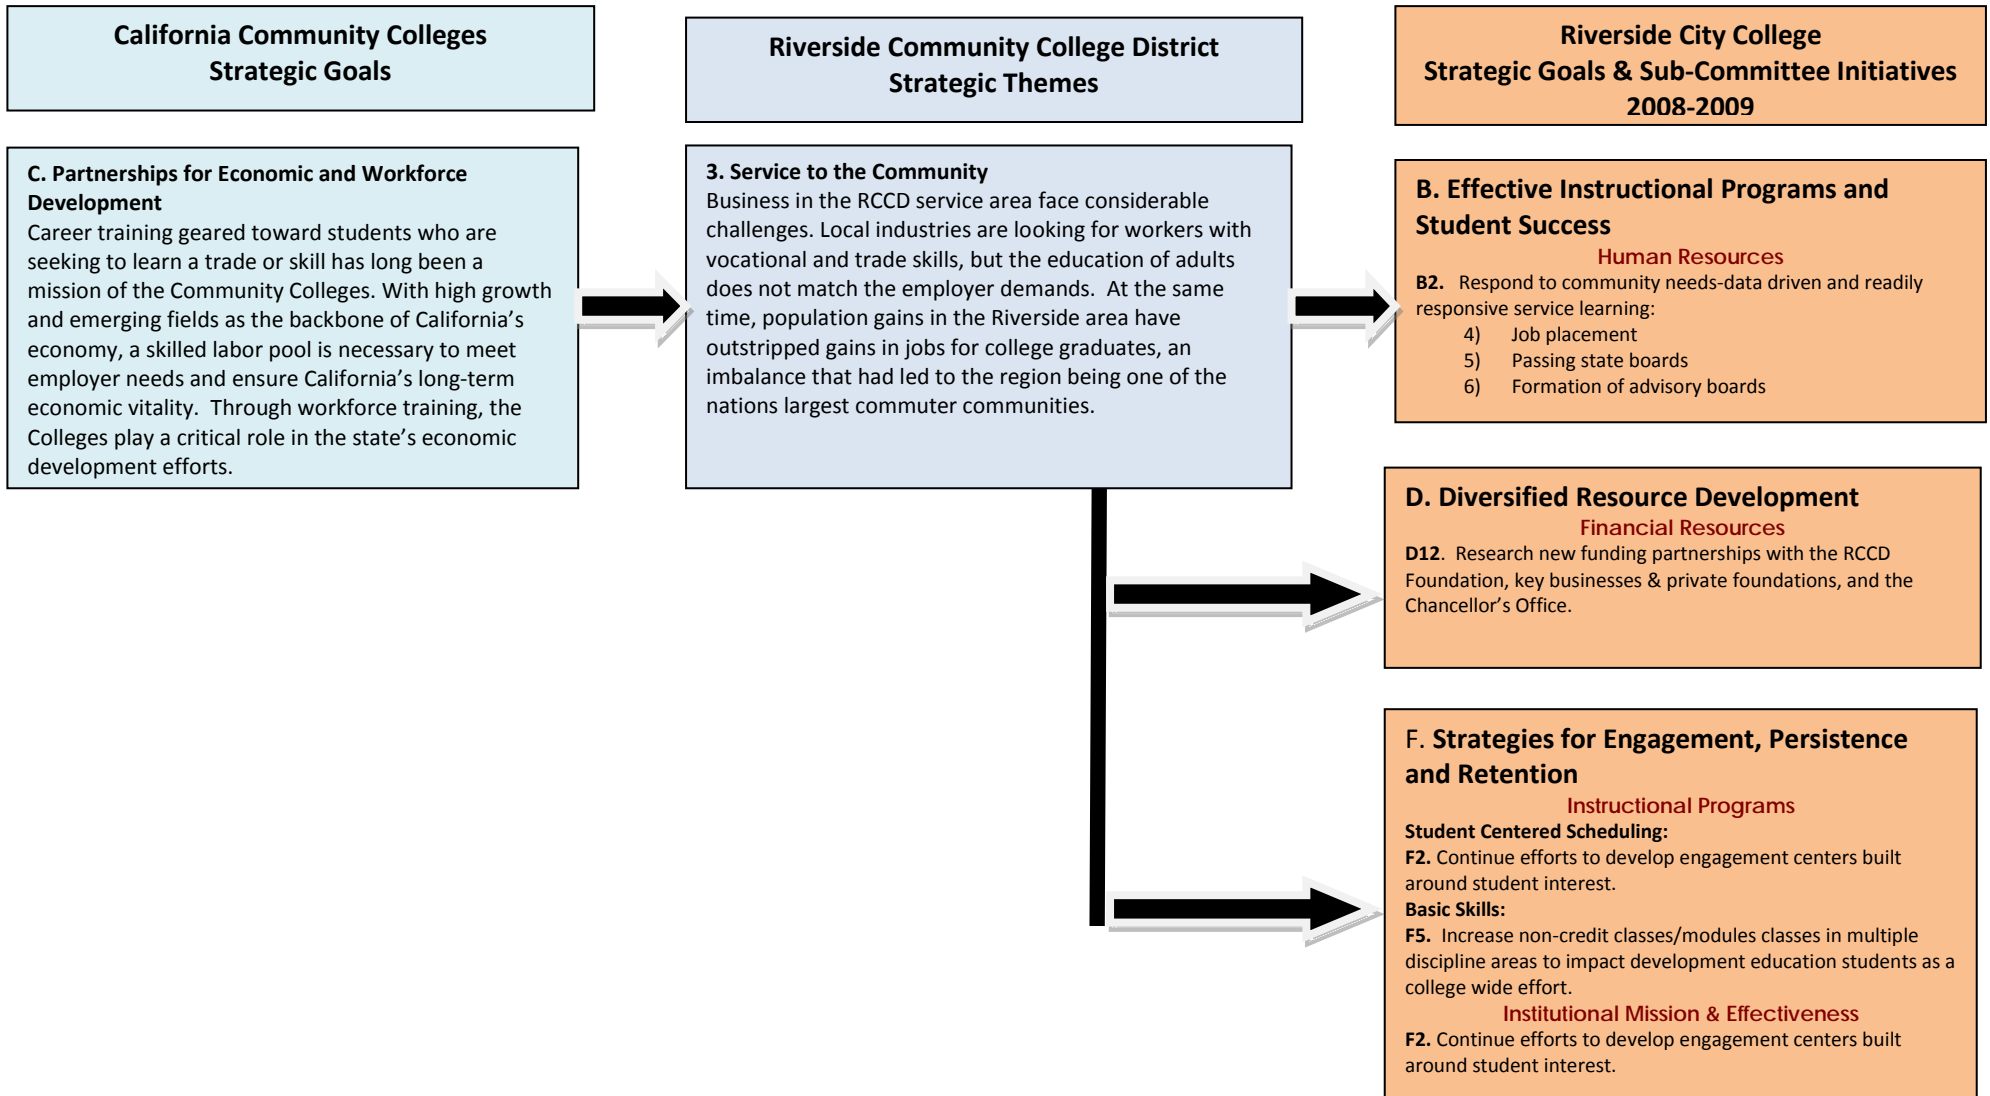

RIVERSIDE CITY COLLEGE STRATEGIC GOALS AND INITIATIVES FLOW CHART

RIVERSIDE CITY COLLEGE STRATEGIC GOALS AND INITIATIVES FLOW CHART

RIVERSIDE CITY COLLEGE STRATEGIC GOALS AND INITIATIVES FLOW CHART

RIVERSIDE CITY COLLEGE STRATEGIC GOALS AND INITIATIVES FLOW CHART

RIVERSIDE CITY COLLEGE STRATEGIC GOALS AND INITIATIVES FLOW CHART