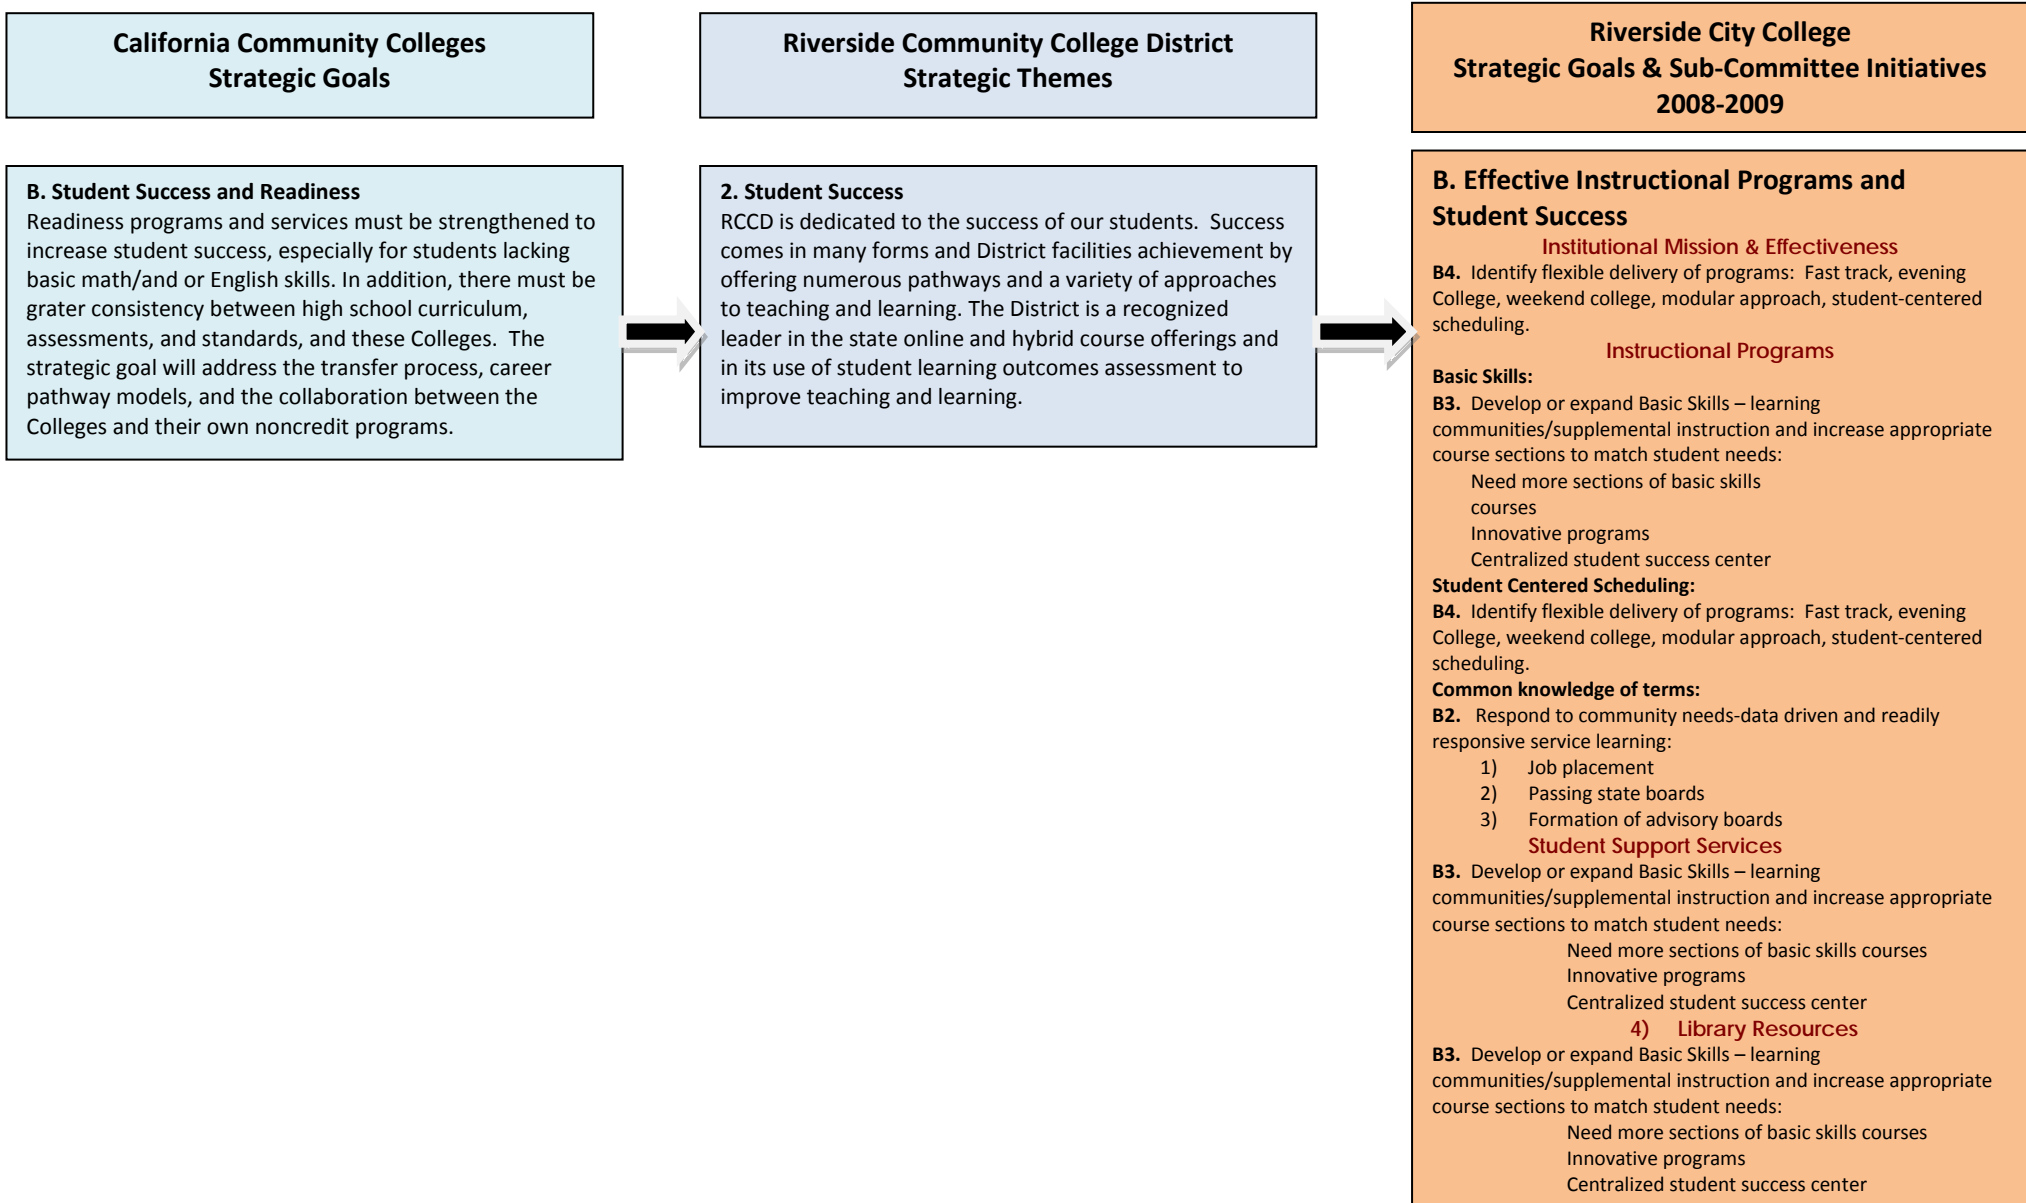

RIVERSIDE CITY COLLEGE STRATEGIC GOALS AND INITIATIVES FLOW CHART

RIVERSIDE CITY COLLEGE STRATEGIC GOALS AND INITIATIVES FLOW CHART

RIVERSIDE CITY COLLEGE STRATEGIC GOALS AND INITIATIVES FLOW CHART

RIVERSIDE CITY COLLEGE STRATEGIC GOALS AND INITIATIVES FLOW CHART

RIVERSIDE CITY COLLEGE STRATEGIC GOALS AND INITIATIVES FLOW CHART