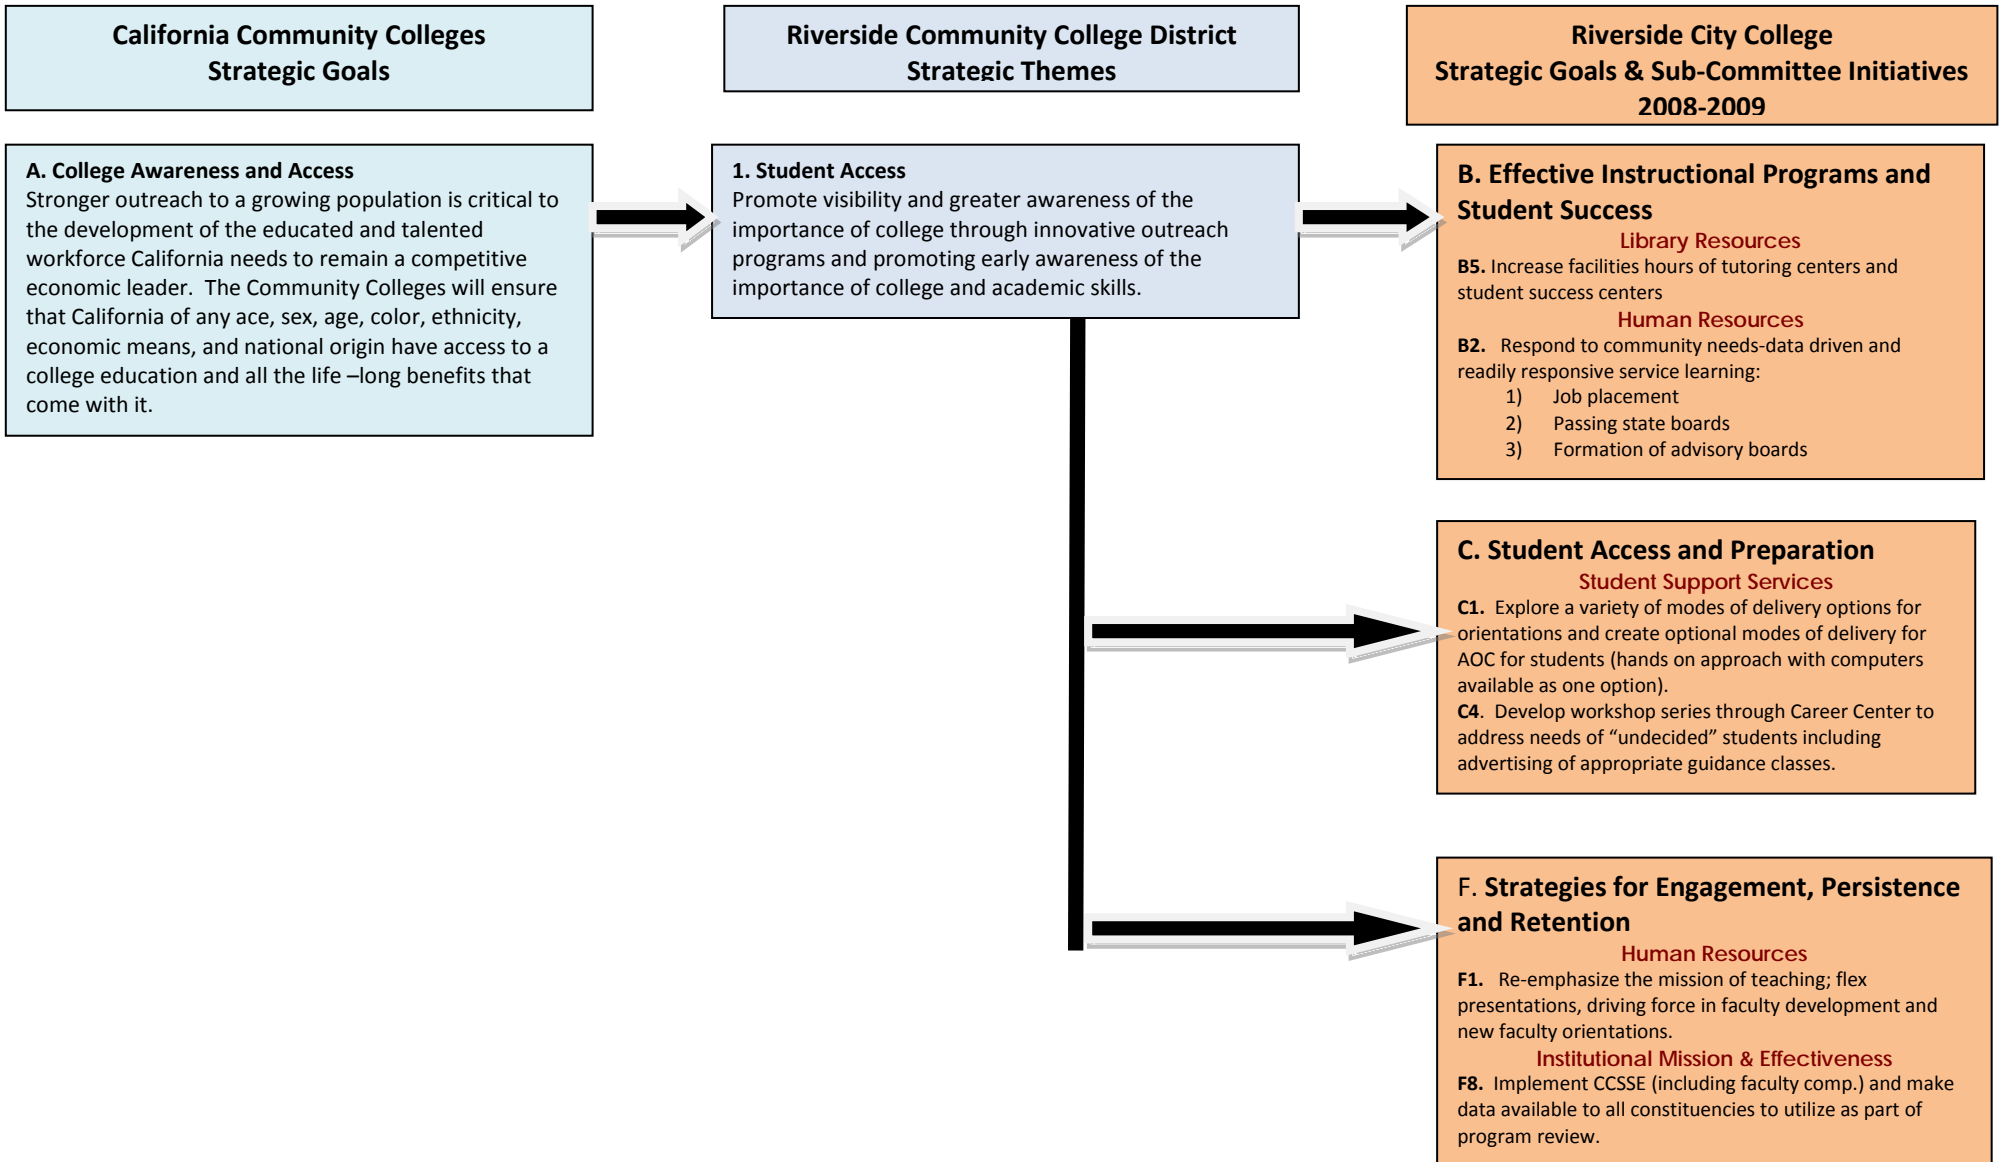

RIVERSIDE CITY COLLEGE STRATEGIC GOALS AND INITIATIVES FLOW CHART

RIVERSIDE CITY COLLEGE STRATEGIC GOALS AND INITIATIVES FLOW CHART

RIVERSIDE CITY COLLEGE STRATEGIC GOALS AND INITIATIVES FLOW CHART

RIVERSIDE CITY COLLEGE STRATEGIC GOALS AND INITIATIVES FLOW CHART

RIVERSIDE CITY COLLEGE STRATEGIC GOALS AND INITIATIVES FLOW CHART