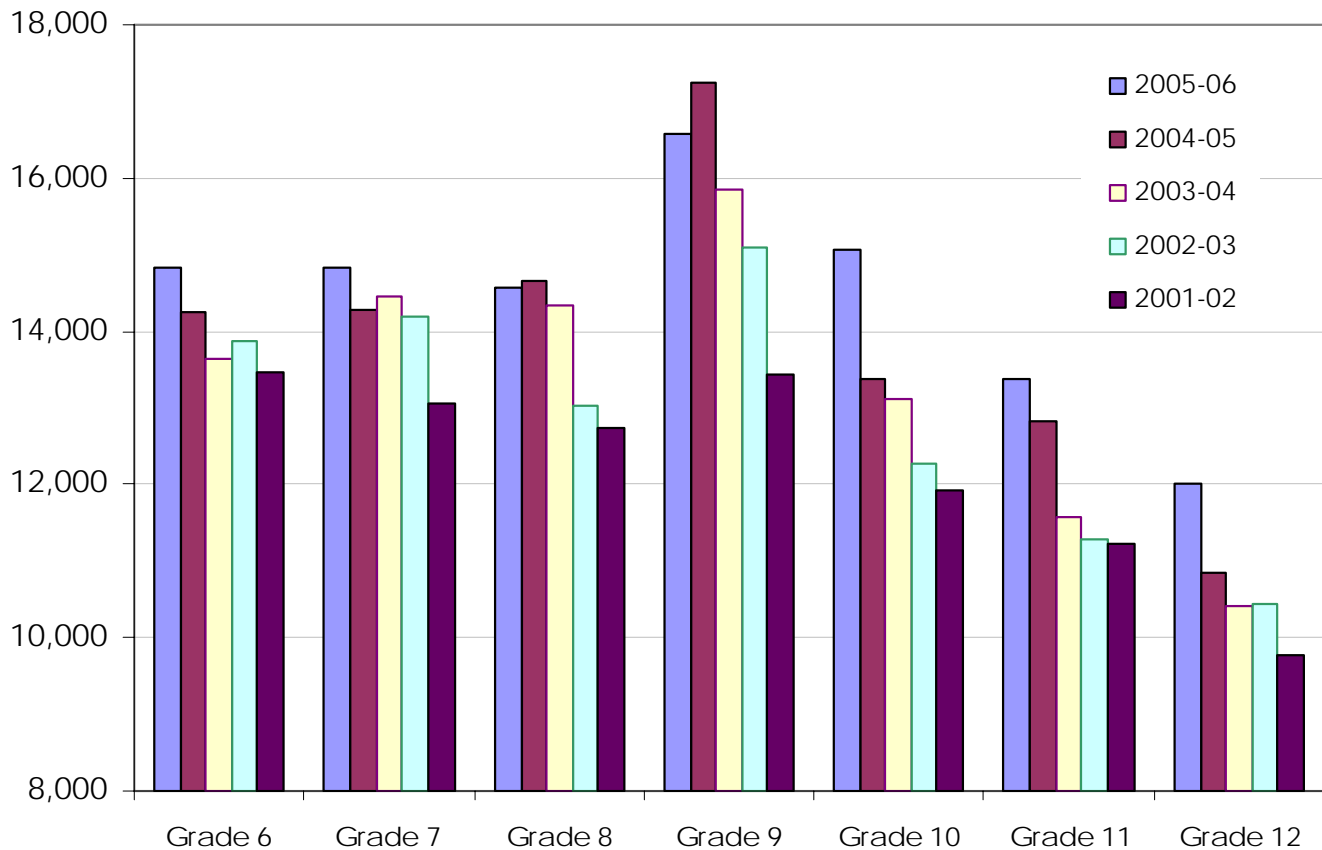

Riverside Community College District - Service Area

Feeder School District Enrollments by grade levels, 2001-02 through 2005-06

**Feeder School Enrollments by Grade Levels
2001-02 through 2005-06**

		Grade 6	Grade 7	Grade 8	Grade 9	Grade 10	Grade 11	Grade 12
District Totals	2005-06	14,820	14,844	14,565	16,570	15,065	13,381	12,001
District Totals	2004-05	14,245	14,290	14,643	17,236	13,376	12,815	10,847
District Totals	2003-04	13,628	14,455	14,327	15,845	13,107	11,586	10,415
District Totals	2002-03	13,885	14,205	13,042	15,081	12,275	11,273	10,439
District Totals	2001-02	13,451	13,059	12,745	13,444	11,910	11,234	9,765