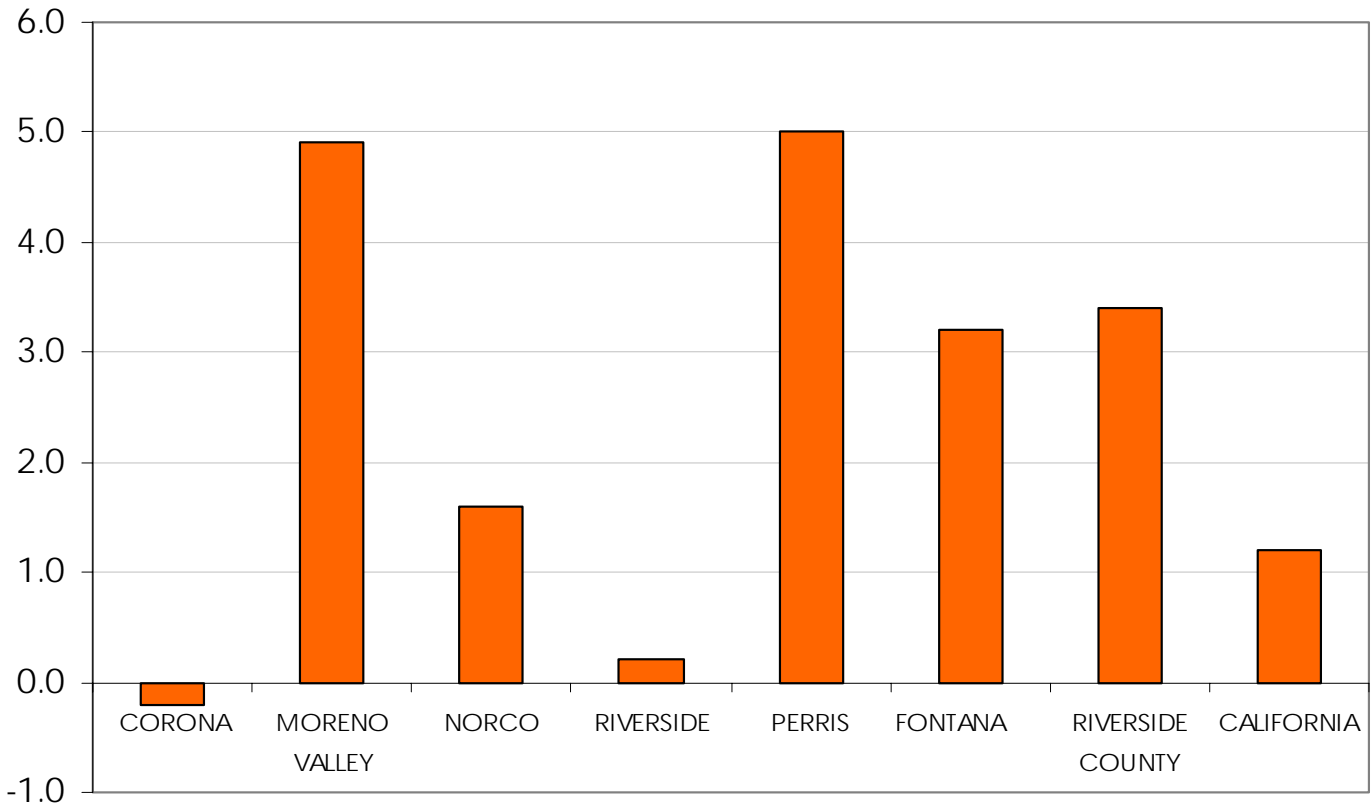

Riverside Community College District - Service Area

General Population – Selected Cities 2006

Percentage Growth, General Population, 2005-06
Selected Cities in RCCD Service Area

	2006	2005-06
RIVERSIDE COUNTY	1,953,330	3.4
CORONA	144,661	-0.2
MORENO VALLEY	174,565	4.9
NORCO	27,263	1.6
PERRIS	47,139	5.0
RIVERSIDE	287,820	0.2
SAN BERNARDINO COUNTY	1,991,829	2.1
FONTANA	165,462	3.2