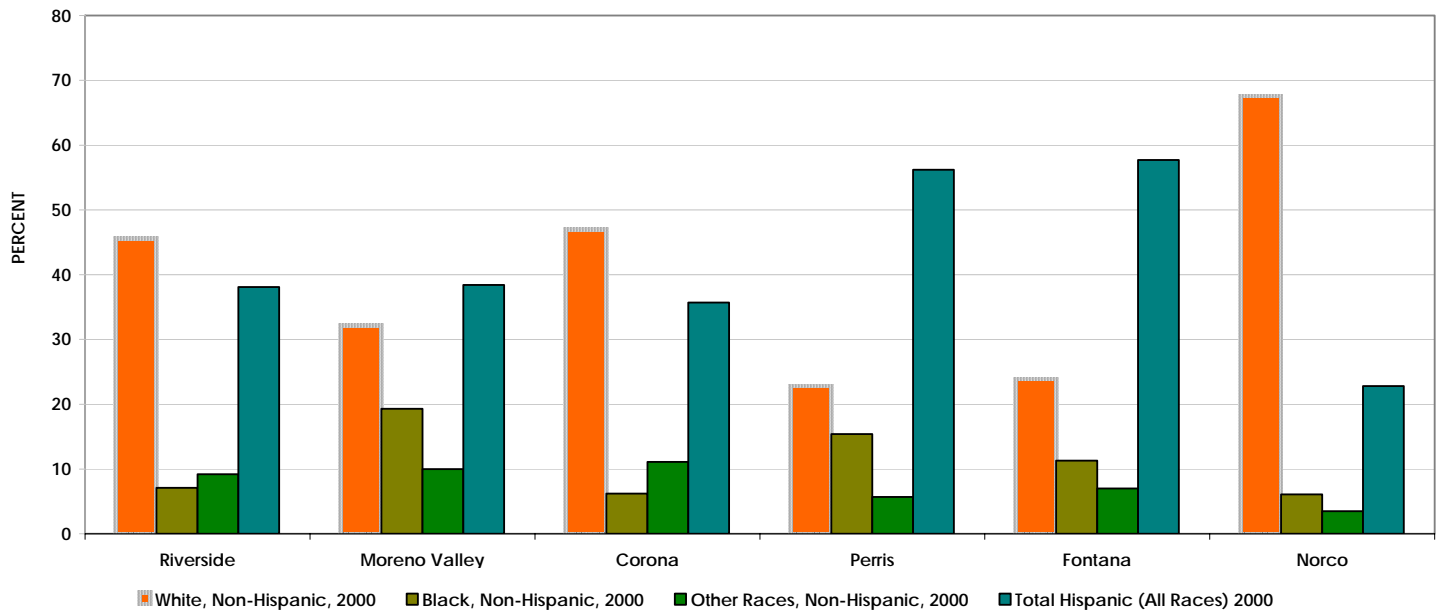

Riverside Community College District - Service Area

Ethnicity 2000

2000 Ethnicity for RCCD Service Area Cities

(Students from these cities accounted for 75% of all Fall 2005 students.)

	Riverside	Moreno Valley	Corona	Perris	Fontana	Norco
White, Non-Hispanic, 2000	116,356	45,847	58,734	8,251	30,814	16,330
Black, Non-Hispanic, 2000	18,117	27,480	7,748	5,573	14,569	1,474
Other Races, Non-Hispanic, 2000	23,475	14,238	13,871	2,063	9,025	845
Total Hispanic (All Races) 2000	97,218	54,674	44,613	20,338	74,392	5,508
Total Population, 2000	255,166	142,239	124,966	36,225	128,800	24,157