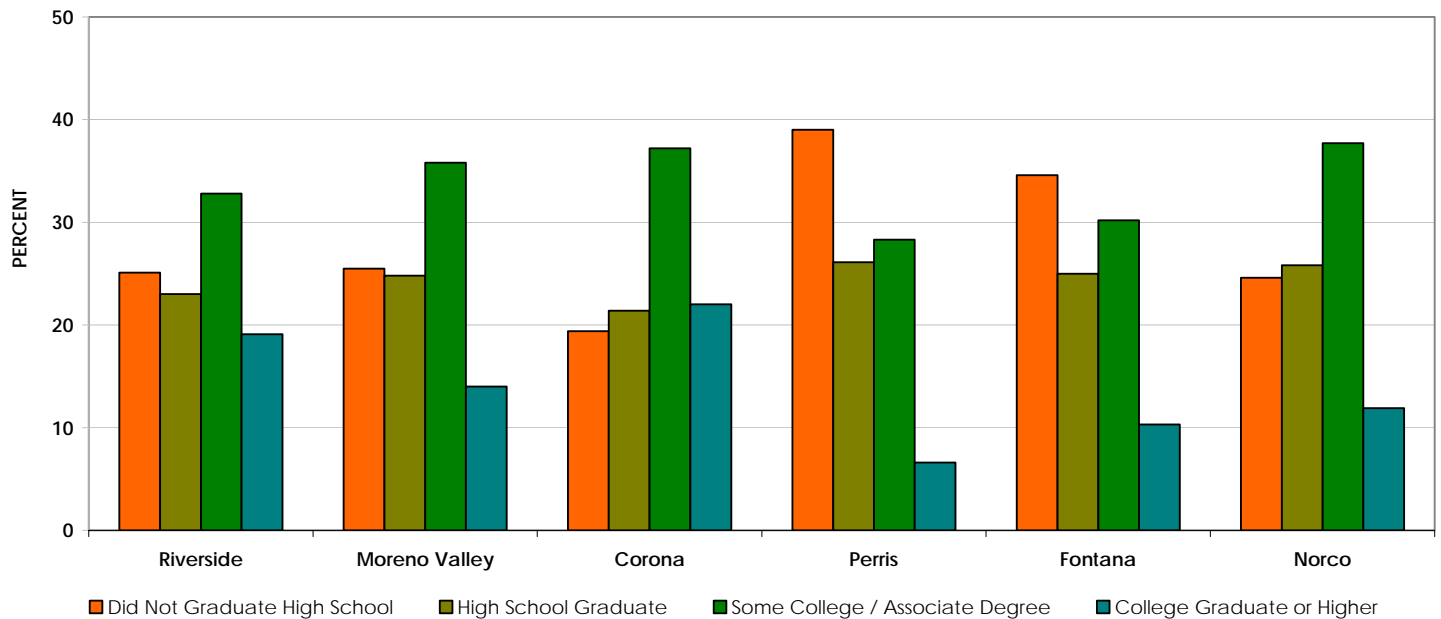

# Riverside Community College District - Service Area

## Educational Attainment 2000

2000 Educational Attainment for RCCD Service Area Cities

(Students from these cities accounted for 75% of all Fall 2005 students.)

	Riverside	Moreno Valley	Corona	Perris	Fontana	Norco
<b>Did Not Graduate High School</b>	64,047	36,307	24,243	14,114	44,609	5,943
<b>High School Graduate</b>	58,688	35,310	26,743	9,445	32,232	6,233
<b>Some College / Associate Degree</b>	83,694	50,972	46,487	10,241	38,937	9,107
<b>College Graduate or Higher</b>	48,737	19,933	27,493	2,388	13,280	2,875
<b>Total Population</b>	255,166	142,523	124,966	36,189	129,058	24,157