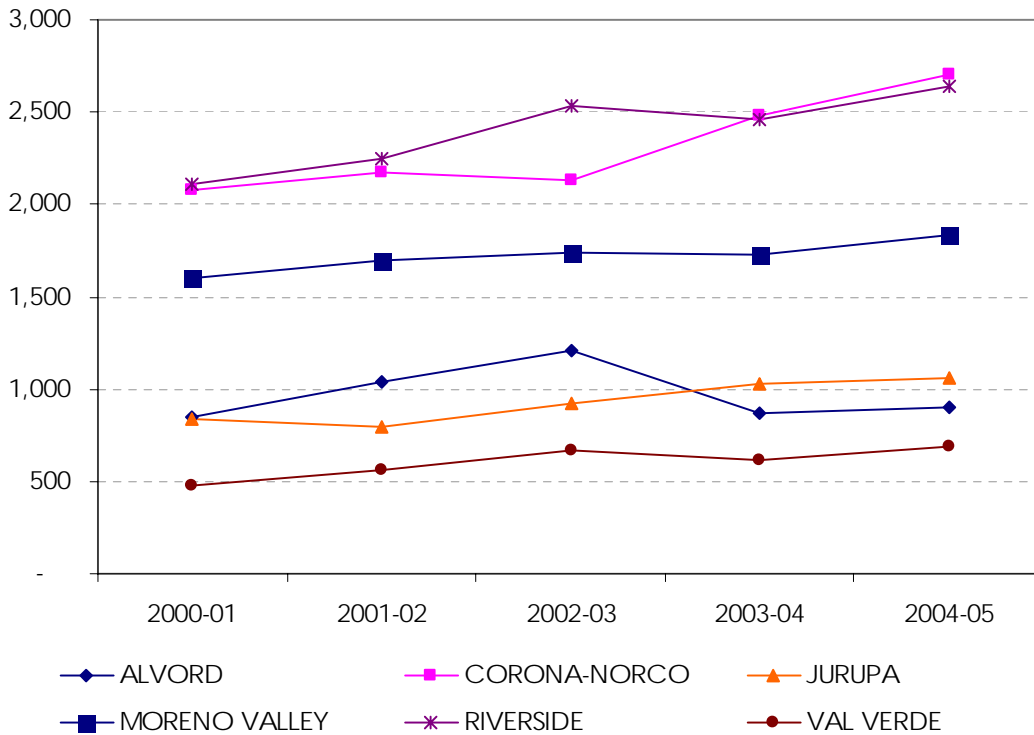

Riverside Community College District - Service Area RCCD Feeder High School District Graduates

2000-01 through 2004-05

Graduates from RCCD Feeder School Districts

Graduates from RCCD Feeder School Districts, 2000-01 to 2005-06

	2000-01	2001-02	2002-03	2003-04	2004-05	Change from 2000-01 to 2005-06
ALVORD	843	1,035	1,207	872	899	7%
CORONA-NORCO	2,080	2,170	2,134	2,479	2,707	30%
JURUPA	836	797	923	1,029	1,055	26%
MORENO VALLEY	1,605	1,694	1,738	1,724	1,837	14%
RIVERSIDE	2,113	2,248	2,529	2,455	2,636	25%
VAL VERDE	472	558	664	618	685	45%
TOTAL	7,949	8,502	9,195	9,177	9,819	24%