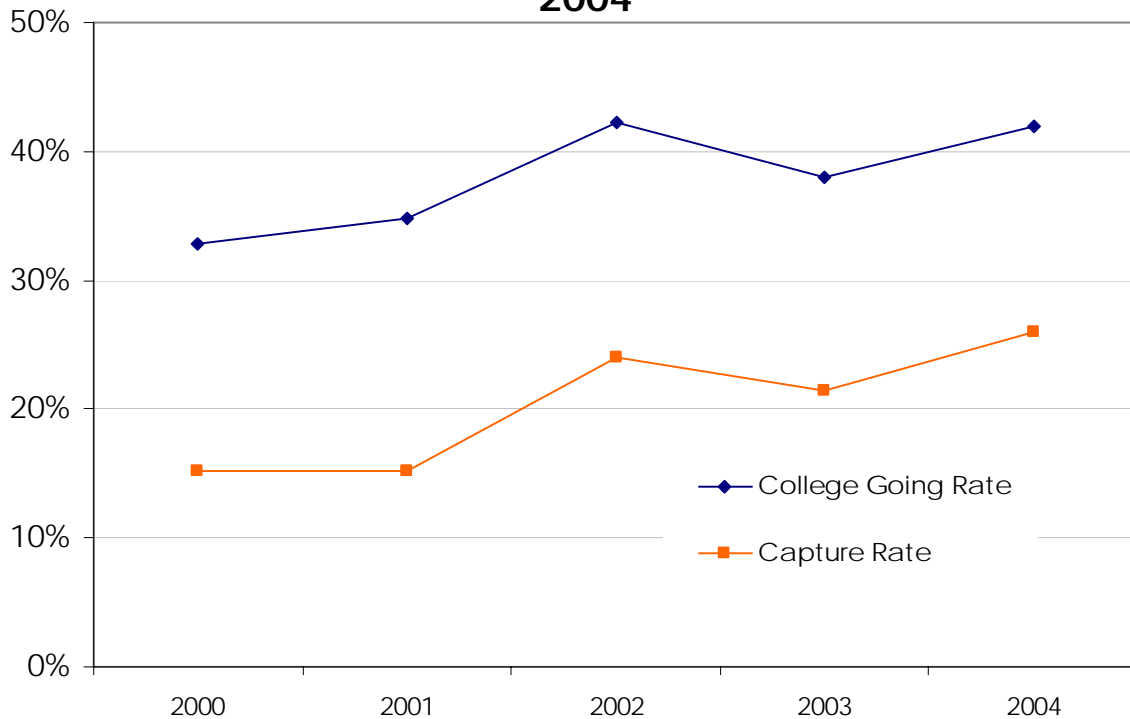

# Riverside Community College District - Service Area

## College Going Rates and Capture Rates for RCCD Feeder Districts, 2000-2004

**RCCD Capture and College Going Rates, 2000-2004**

	College Going Rate	Capture Rate
<b>2000</b>	32.9%	15.2%
<b>2001</b>	34.7%	15.2%
<b>2002</b>	42.2%	24.0%
<b>2003</b>	37.9%	21.4%
<b>2004</b>	42.0%	25.9%